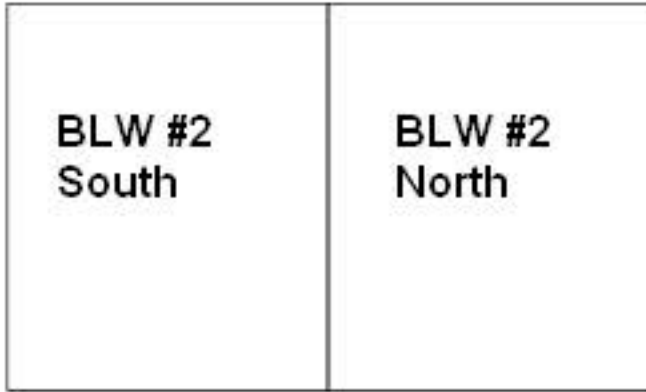

SO #1

SO #3

SO #2

SO #4

Canlan  
+  
Restaurant

First  
Aid

SO #5

Change rooms and washrooms (parking area level)